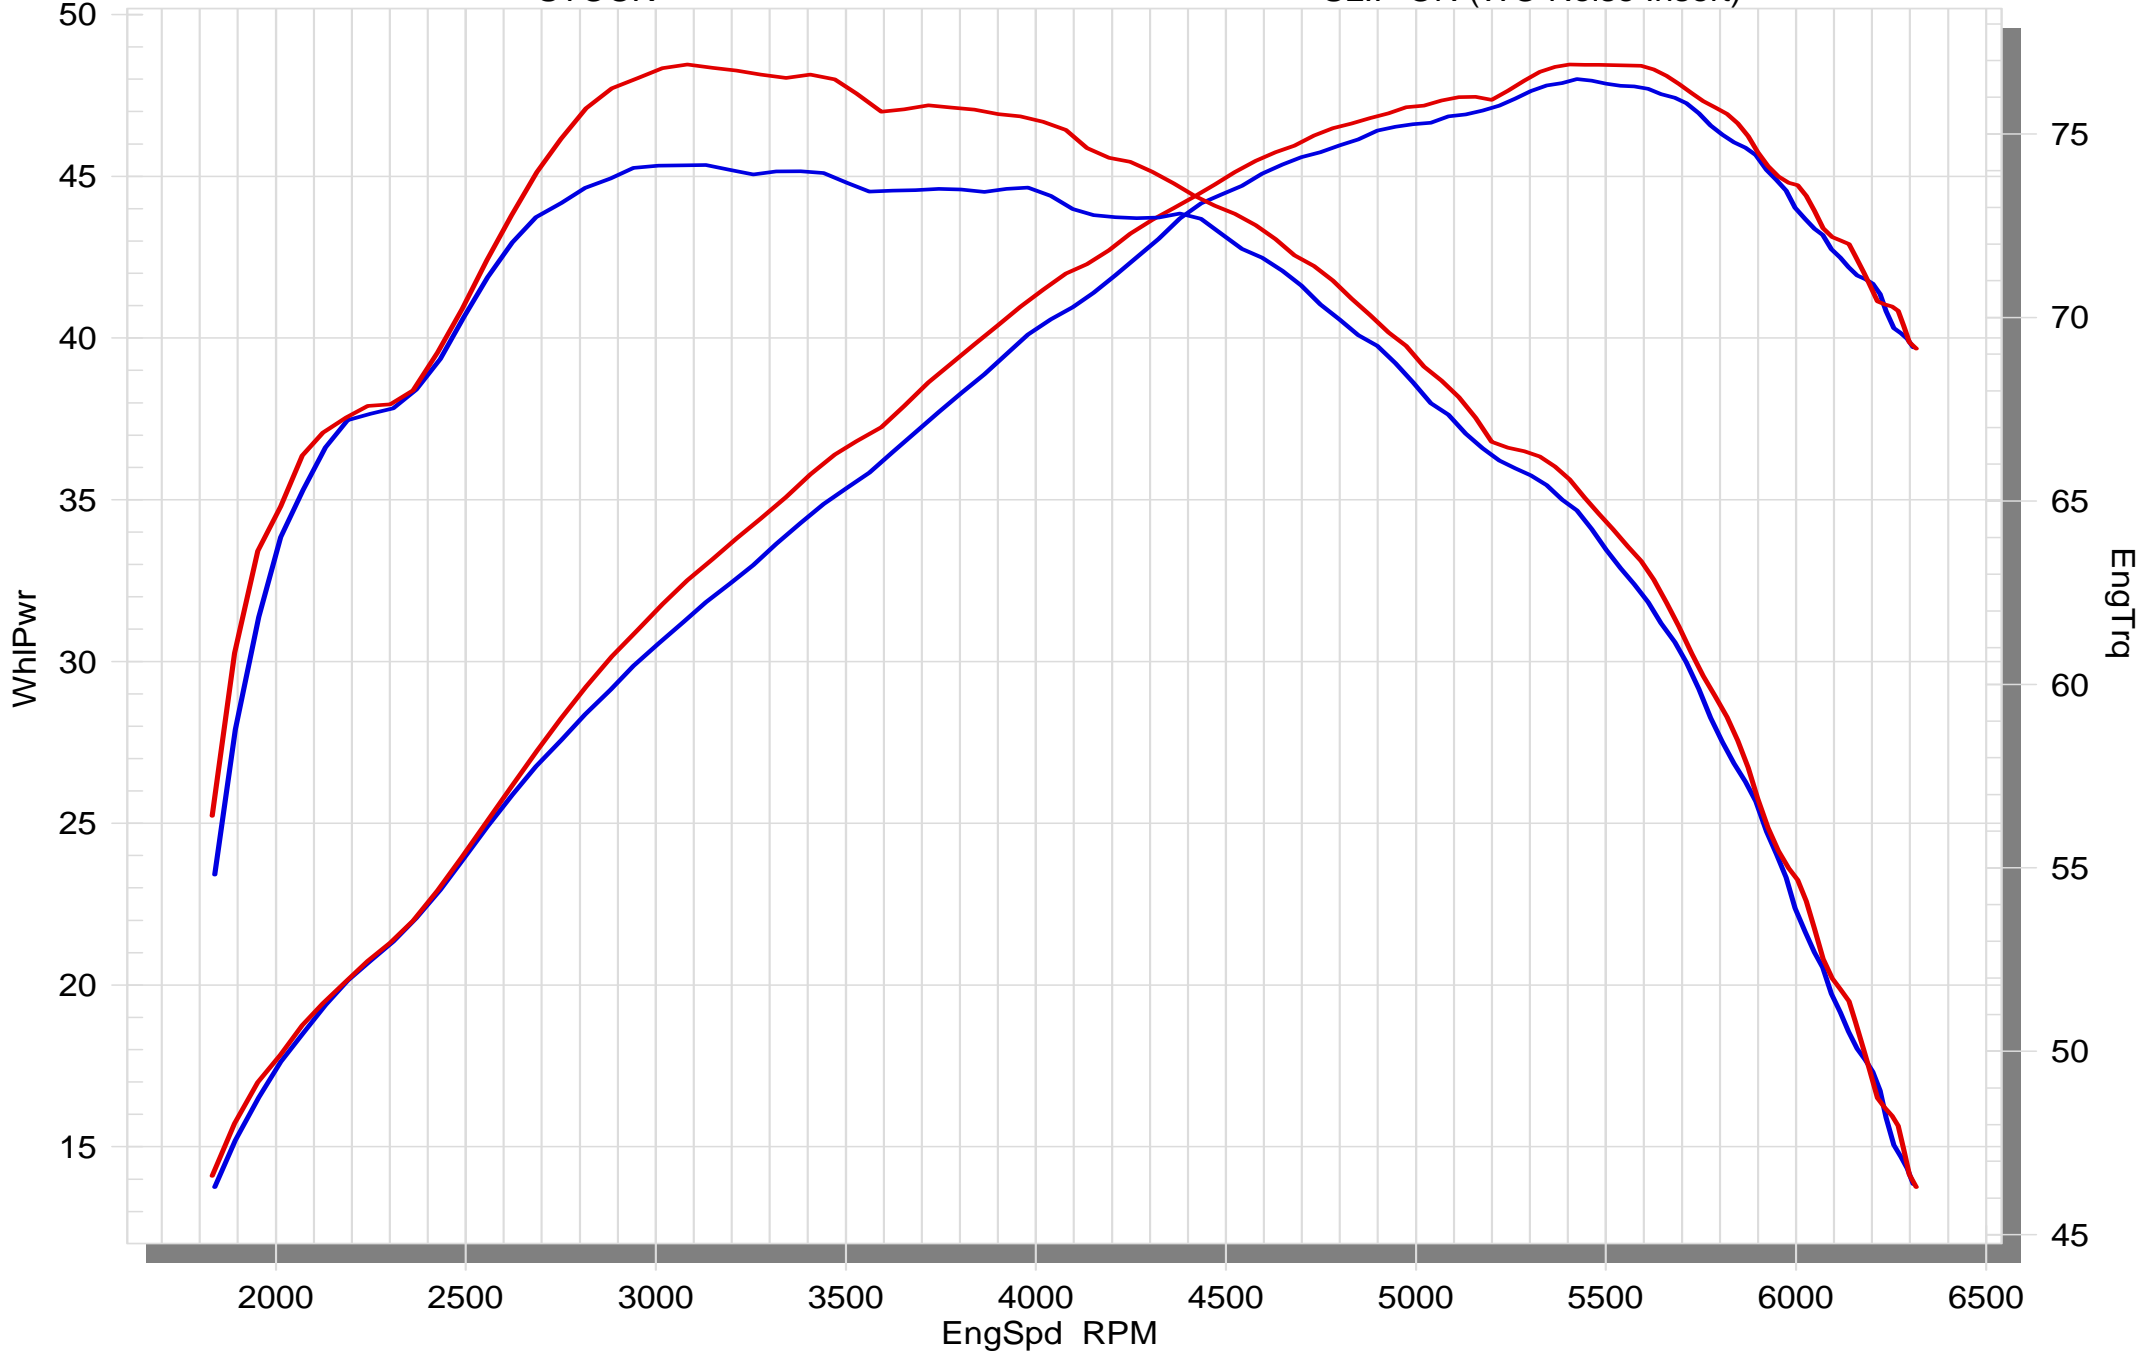

# YAMAHA XV950R

STOCK

SLIP-ON (WO Noise Insert)

# YAMAHA XV950R

STOCK

SLIP-ON (W Noise Insert)