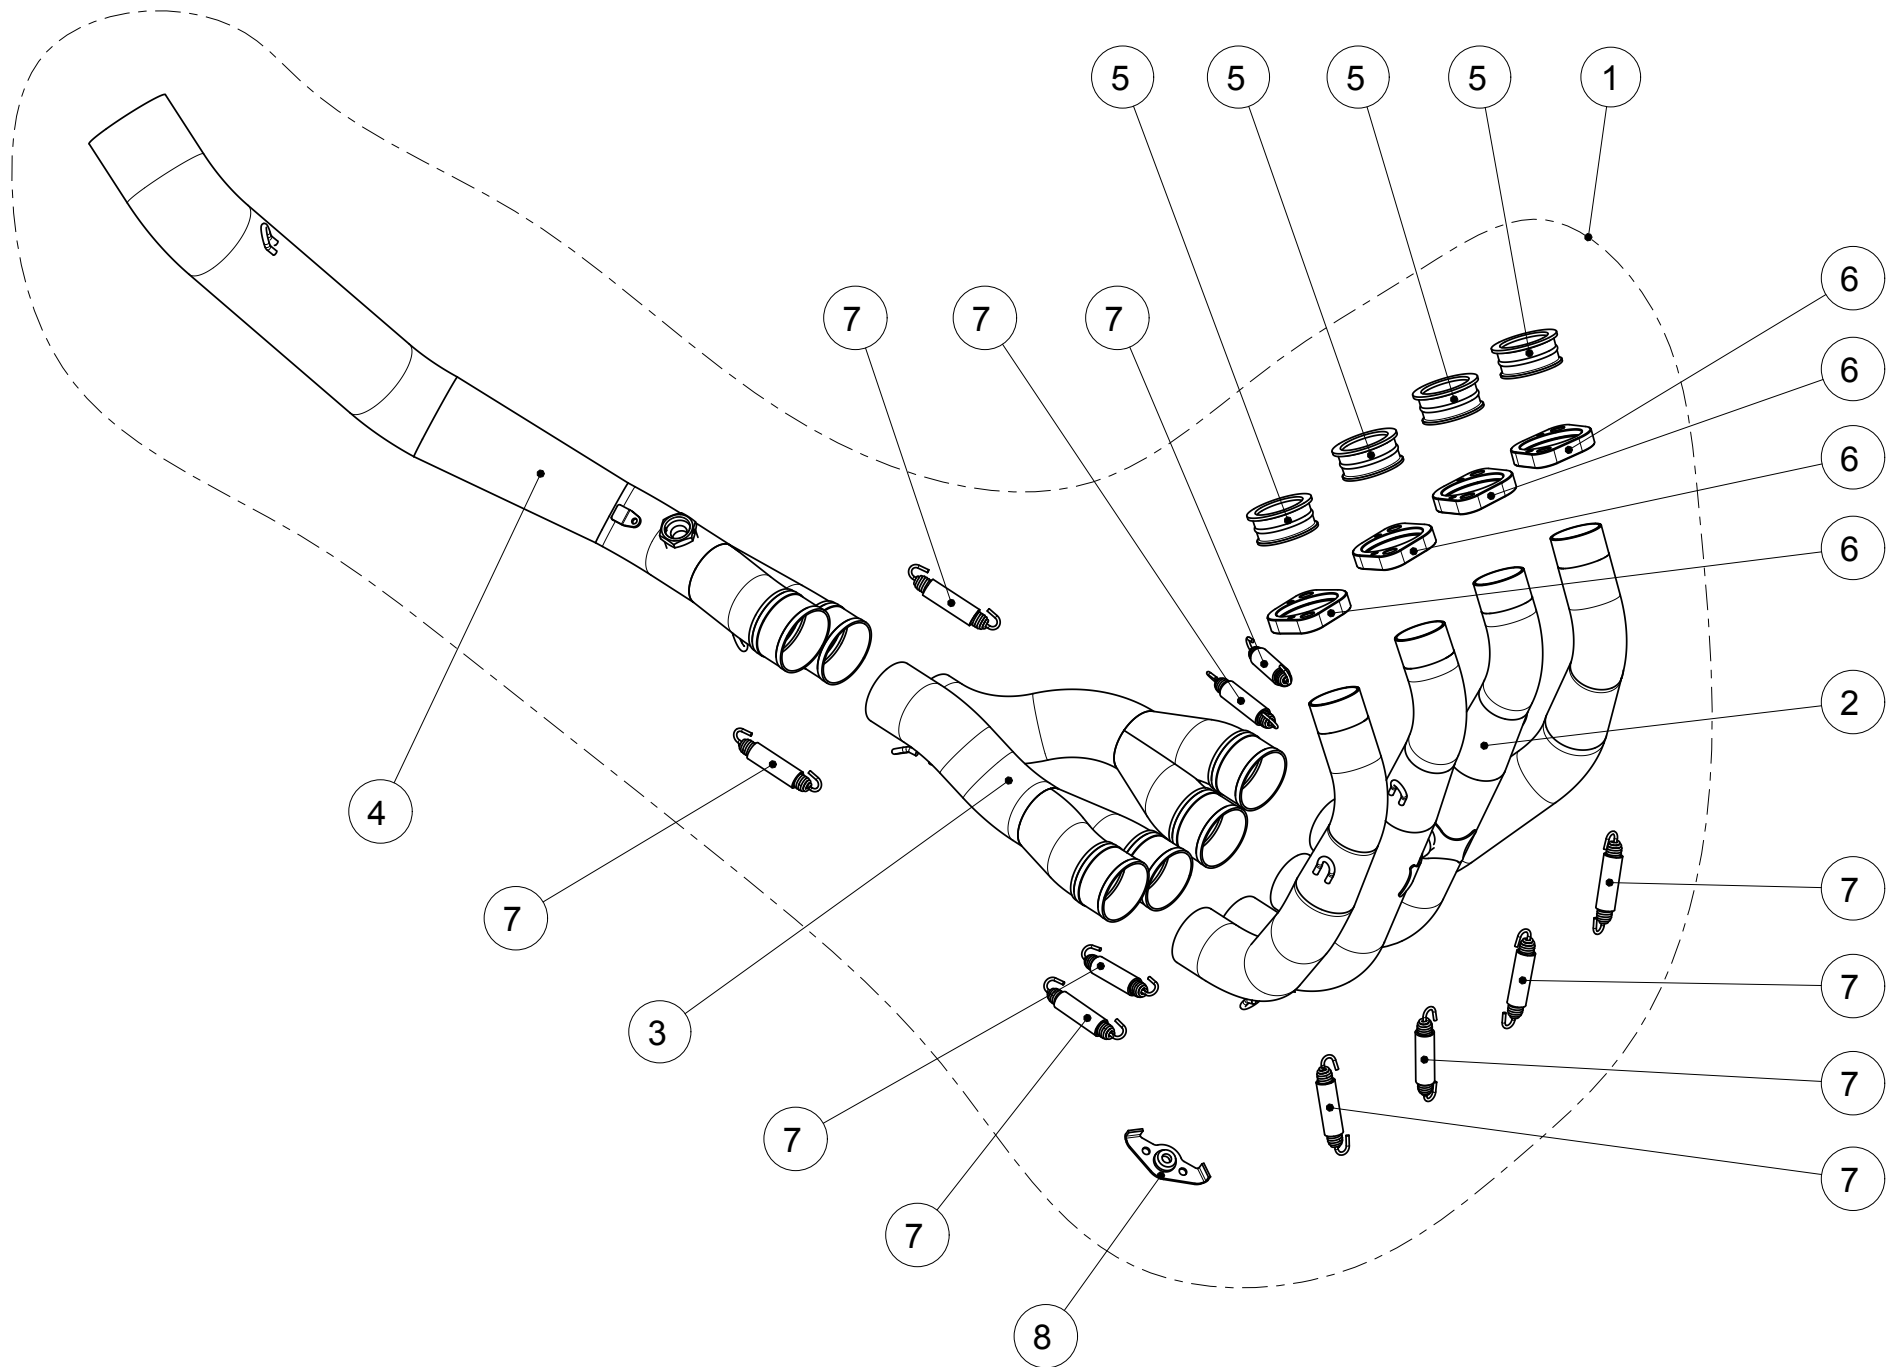

WARNING! IN CASE OF COMBINATION WITH RACING LINE TUBE SET,
MUFFLER HOMOLOGATION IS NOT VALID!

No.	SALES CODE	DESCRIPTION	QTY.
1	E-S6R6	header optional (SS)	1
2	H-S6R8	header set SS	1
3	C-S6R6	collector SS	1
4	L-S6R8	link pipe SS	1
5	P-94	inner sleeve SS	4
6	P-F1	flange TI	4
7	P-S1	spring	12
8	P-X48	bracket SS	1